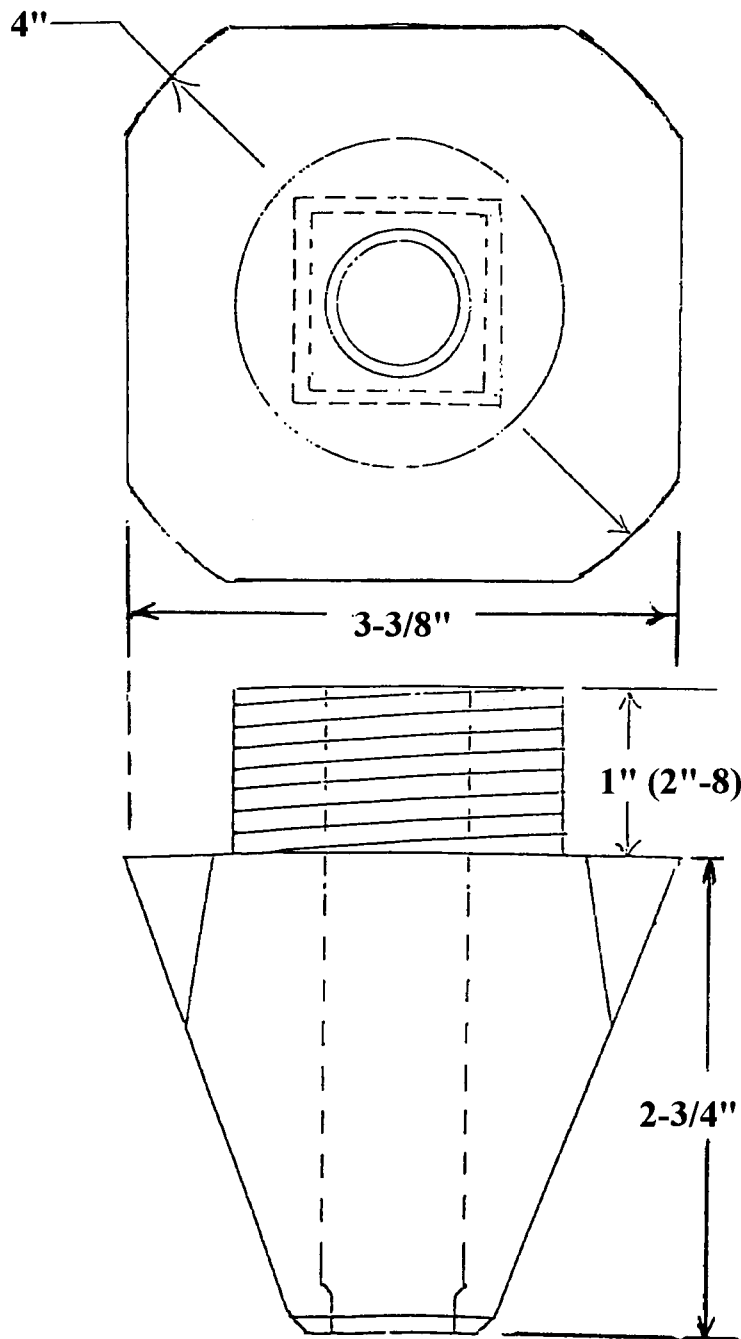

DIKE-O-SEAL, INC

**3-3/8" DEEP PYRAMID BASIN
WITHOUT REINFORCED NOSE
(SPRUE DIA. 3/4") (PART NO. 32095P)**