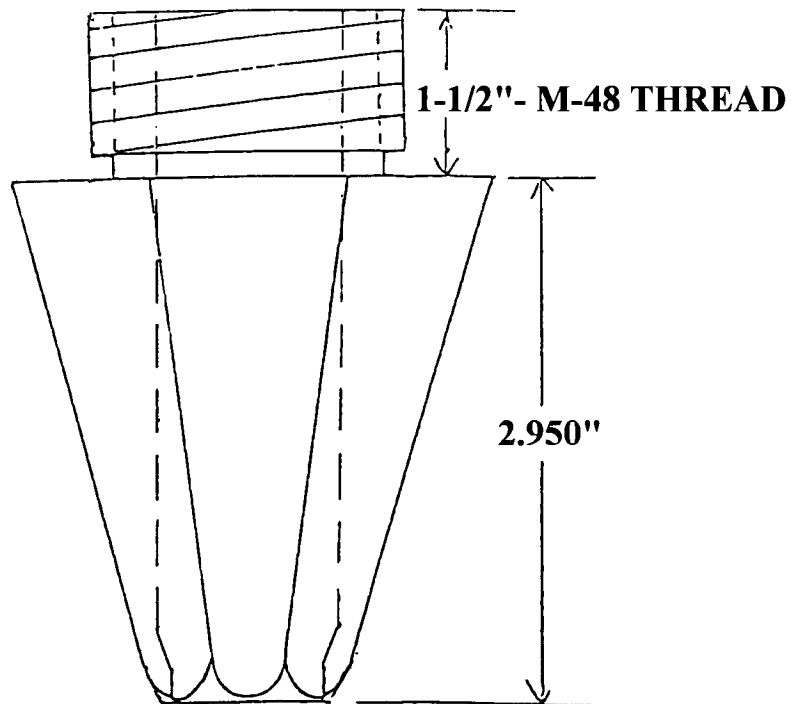

DIKE-O-SEAL, INC

EIGHT SIDED BASIN WITH M-48 THREAD

(SPRUE DIA. .984"/ 25MM.) (PART NO. 210320P)
(SPRUE DIA. 1" WITH 2"-8 THREAD)(PART NO. 210321P)