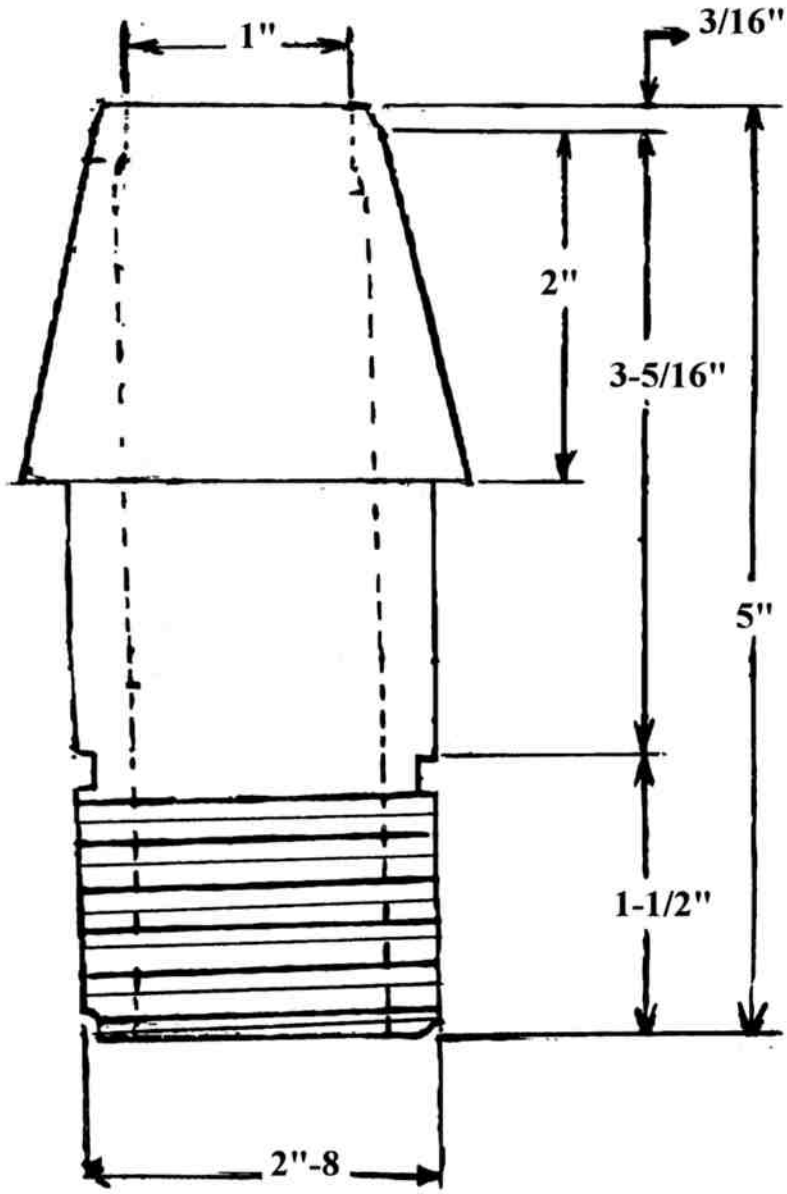

# DIKE-O-SEAL, INC.

**1" BASIN FOR LONG WELL - PART NO. : 501033**

**OPTION: 1-1/4" BASIN - PART NO.: 501034**