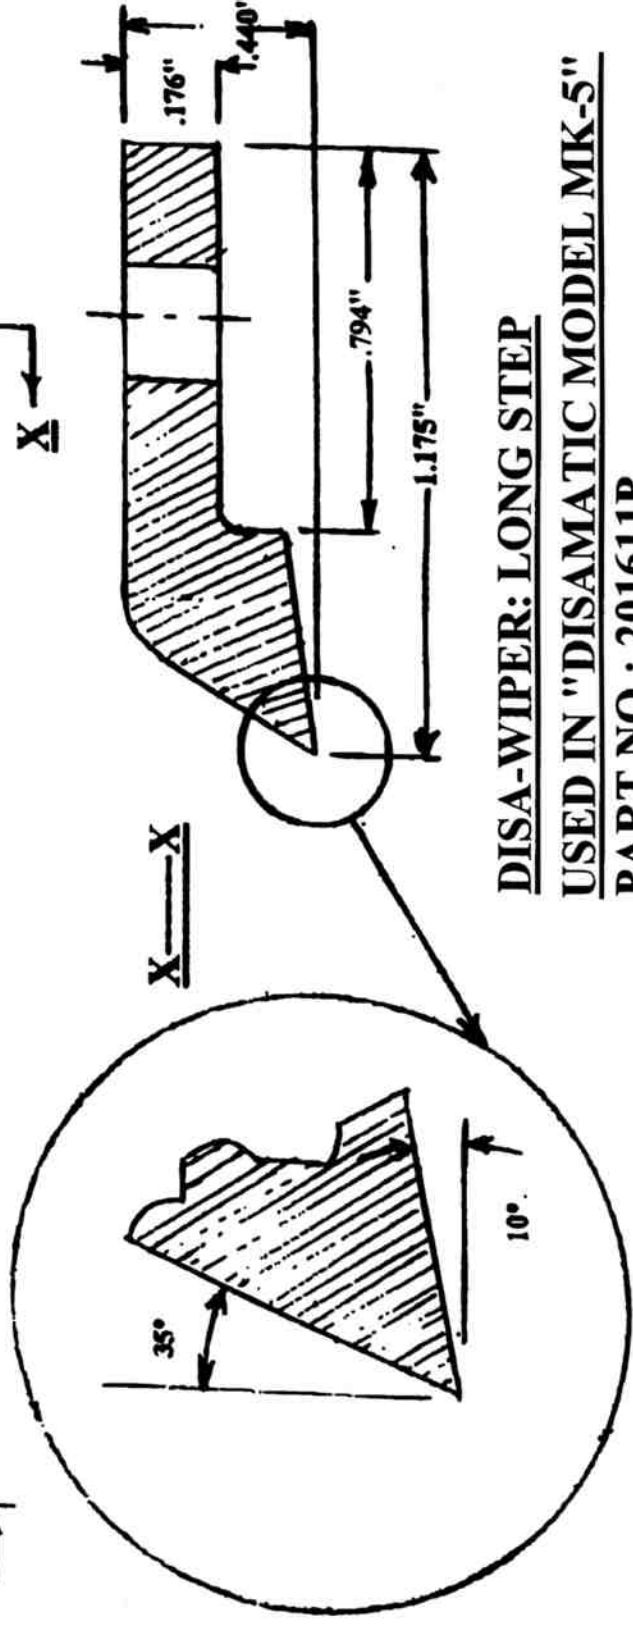

# DIKE-O-SEAL, INC.

DISA-WIPER: LONG STEP

USED IN "DISAMATIC MODEL MK-5"

PART NO.: 201611P