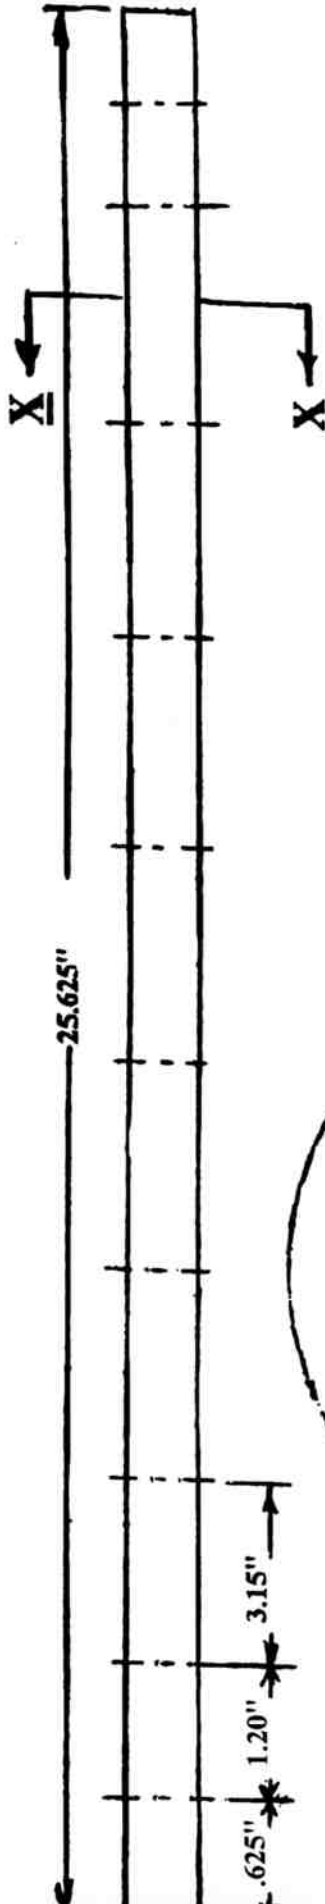

# DIKE-O-SEAL, INC.

DISA-WIPER: LONG STEP

USED IN "DISAMATIC MODEL MK-5"

PART NO.: 201611P