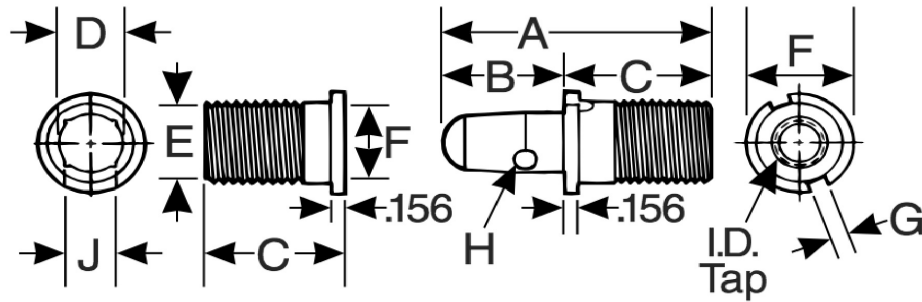

## Husky Dowel Dimensions

	Dowel Style			
	Male Pin Standard	Male Pin Long	Male Pin X-Long	Female Bushing
<b>A</b>	1 3/4"	2 1/4"	3"	
<b>B</b>	13/16"	1 5/16"	2 1/16"	
<b>C</b>				15/16"
<b>D</b>	5/8"	5/8"	5/8"	5/8"
<b>E</b>				.811/.803
<b>F</b>	15/16"	15/16"	15/16"	15/16"
<b>G</b>	3/16"	3/16"	3/16"	
<b>H</b>	3/16"	3/16"	3/16"	
<b>J</b>				1/2"
<b>Tap I.D.</b>	1/2"-13	1/2"-13	1/2"-13	
<b>Tap O.D.</b>	13/16"-20	13/16"-20	13/16"-20	