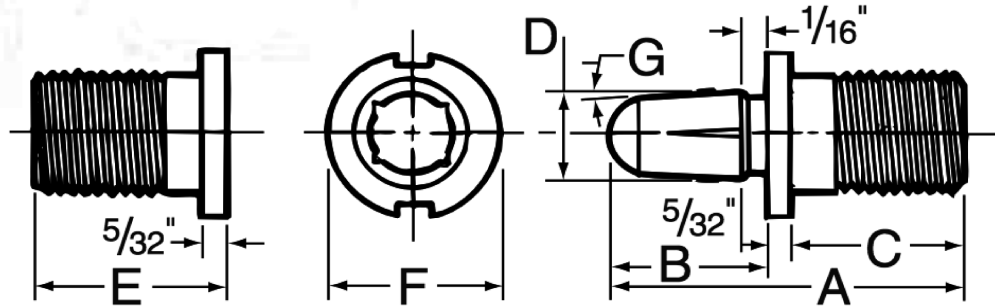

## True-Line Dowel Dimensions

### Dowel Size

	#1	#2	#3	#4
<b>Thread Size</b>	3/8 - 24	7/16 - 20	1/2 - 20	5/8 - 18
<b>A</b>	1 1/4"	1 11/32"	1 1/2"	1 19/32"
<b>B</b>	17/32"	5/8"	11/16"	25/32"
<b>C</b>	9/16"	9/16"	21/32"	21/32"
<b>D</b>	1/4"	5/16"	3/8"	1/2"
<b>E</b>	23/32"	23/32"	13/16"	13/16"
<b>F</b>	9/16"	5/8"	11/16"	13/16"
<b>G</b>	1 1/2°	3°	2 1/4°	4°