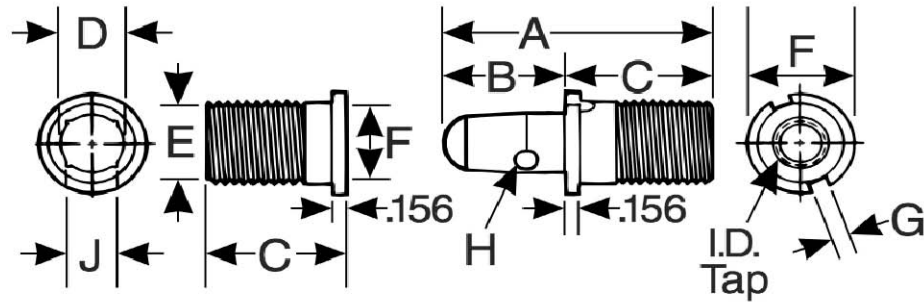

## Husky Dowel Dimensions

**Dowel Style**

	Male Pin Standard	Male Pin Long	Male Pin X-Long	Female Bushing
<b>A</b>	1 3/4"	2 1/4"	3"	
<b>B</b>	13/16"	1 5/16"	2 1/16"	
<b>C</b>				15/16"
<b>D</b>	5/8"	5/8"	5/8"	5/8"
<b>E</b>				13/16"
<b>F</b>	15/16"	15/16"	15/16"	15/16"
<b>G</b>	3/16"	3/16"	3/16"	
<b>H</b>	3/16"	3/16"	3/16"	
<b>J</b>				1/2"
<b>Threads I.D.</b>	1/2"-13	1/2"-13	1/2"-13	
<b>Threads O.D.</b>	13/16"-20	13/16"-20	13/16"-20	13/16"-20