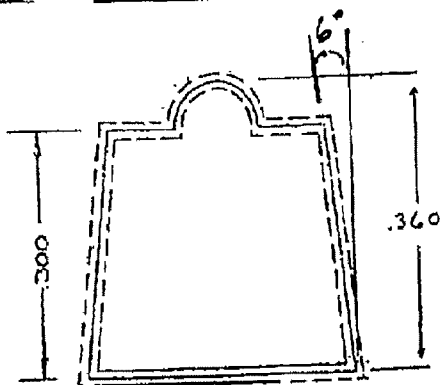

DIKE-O-SEAL, INC

COLD BOX PREFORM SEALS

GMC-1

PART NO. 14005-20S (20 DURO)
PART NO. 14005-40S (40 DURO)

AUS-0

PART NO. 14010-20S (20 DURO)
PART NO. 14010-40S (40 DURO)

GMS-3

PART NO. 14015-20S (20 DURO)
PART NO. 14015-40S (40 DURO)

CWC-2

PART NO. 14025-20S (20 DURO)
PART NO. 14025-40S (40 DURO)

DIKE-O-SEAL, INC

COLD BOX PREFORM SEALS

HA-1
PART NO. 14075S (40 DURO)

HF-1
PART NO. 14035S (40 DURO)

HF-2
PART NO. 14037S (40 DURO)

HF-3
PART NO. 14036S (40 DURO)