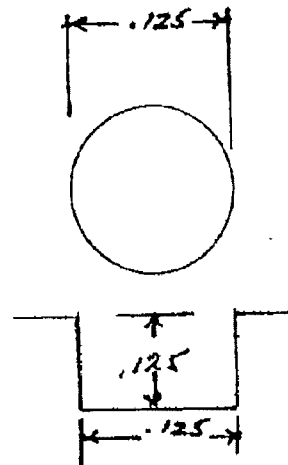

HIGH TEAR STRENGTH SILICONE SEALS

LM-1

PART NO. 14201WS (40/50 DURO)

LM-2

PART NO. 14202WS (40/50 DURO)

RED SILICONE SEALS

ROUND

PART NO. 14102RS (70 DURO)