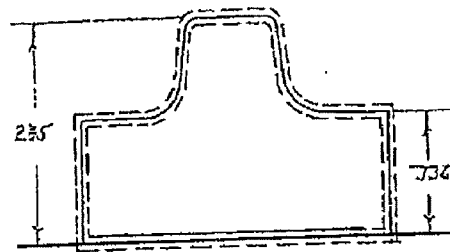

DIKE-O-SEAL, INC

COLD BOX PREFORM SEALS

GMC-1

PART NO. 14005-20S (20 DURO)
PART NO. 14005-40S (40 DURO)

AUS-0

PART NO. 14010-20S (20 DURO)
PART NO. 14010-40S (40 DURO)

GMS-3

PART NO. 14015-20S (20 DURO)
PART NO. 14015-40S (40 DURO)

CWC-2

PART NO. 14025-20S (20 DURO)
PART NO. 14025-40S (40 DURO)

DIKE-O-SEAL, INC

COLD BOX PREFORM SEALS

HA-1
PART NO. 14075S (40 DURO)

HF-1
PART NO. 14035S (40 DURO)

HF-2
PART NO. 14037S (40 DURO)

HF-3
PART NO. 14036S (40 DURO)