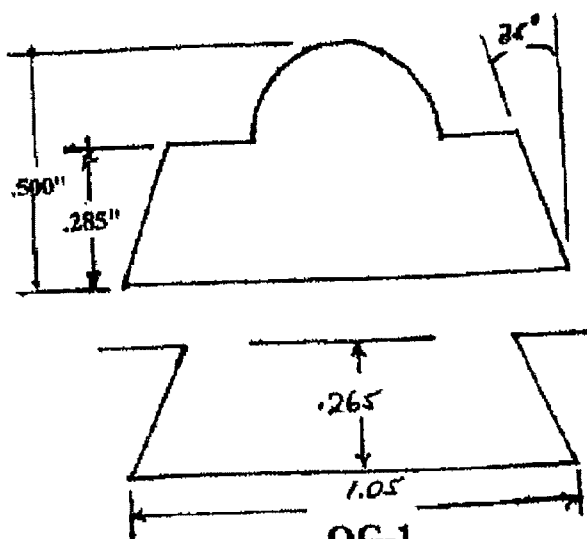

OG-1
PART NO. 14066S (60 DURO)