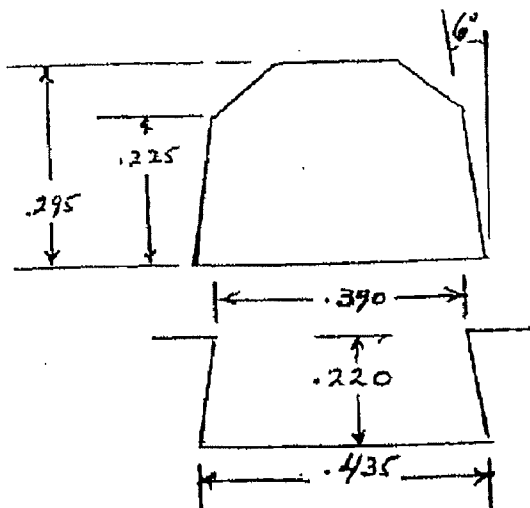

CWC-2

PART NO. 14025-20S (20 DURO)
PART NO. 14025-40S (40 DURO)

DIKE-O-SEAL, INC

COLD BOX PREFORM SEALS

HA-1
PART NO. 14075S (40 DURO)

HF-1
PART NO. 14035S (40 DURO)

HF-2
PART NO. 14037S (40 DURO)

HF-3
PART NO. 14036S (40 DURO)