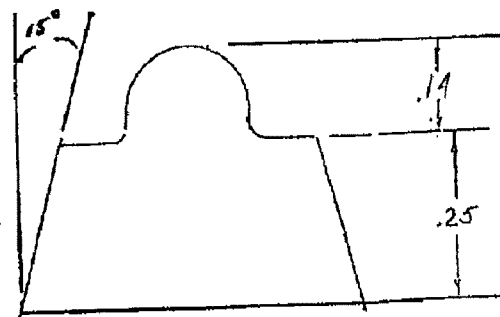

DIKE-O-SEAL, INC

COLD BOX PREFORM SEALS

GMC-1

PART NO. 14005-20S (20 DURO)
PART NO. 14005-40S (40 DURO)

AUS-0

PART NO. 14010-20S (20 DURO)
PART NO. 14010-40S (40 DURO)

GMS-3

PART NO. 14015-20S (20 DURO)
PART NO. 14015-40S (40 DURO)