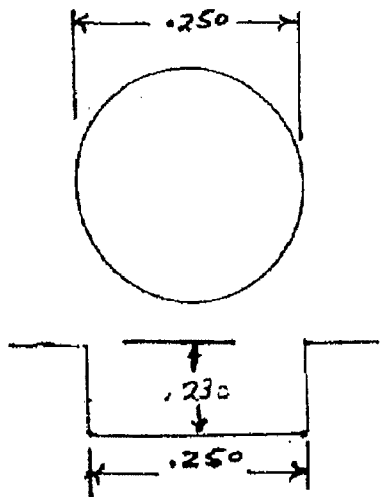

HIGH TEAR STRENGTH SILICONE SEALS

LM-1

PART NO. 14201WS (40/50 DURO)

LM-2

PART NO. 14202WS (40/50 DURO)

RED SILICONE SEALS

ROUND

PART NO. 14102RS (70 DURO)