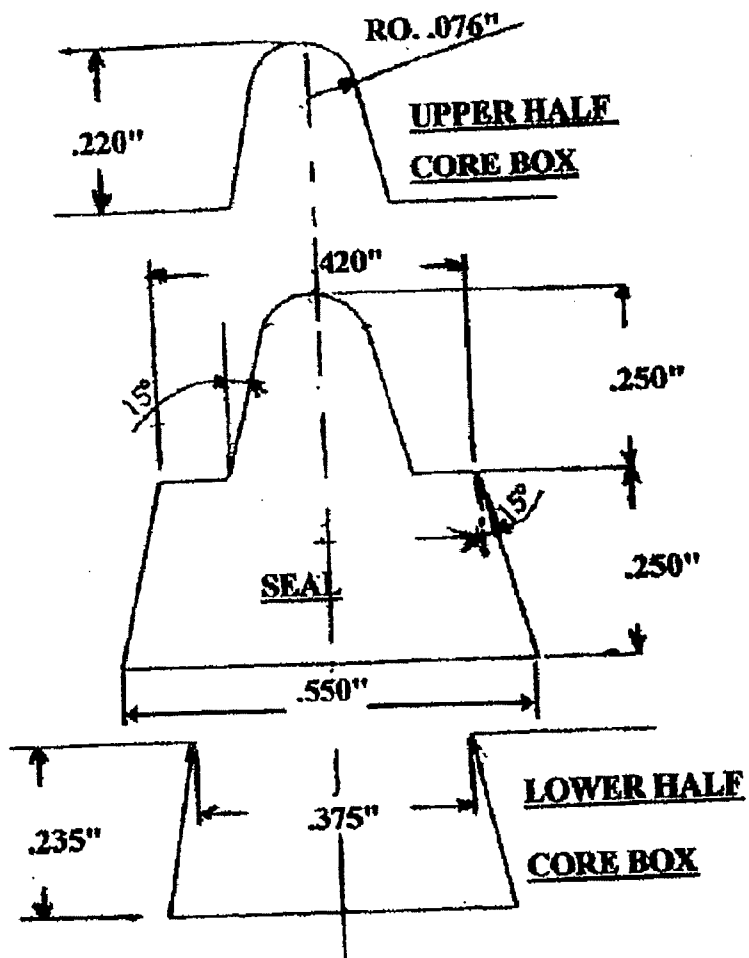

DIKE-O-SEAL, INC

COLD BOX PREFORM SEAL

GR-1

PART NO. 14090-40S (40 DURO)

FIRST REVISION AUGUST 1, 2001