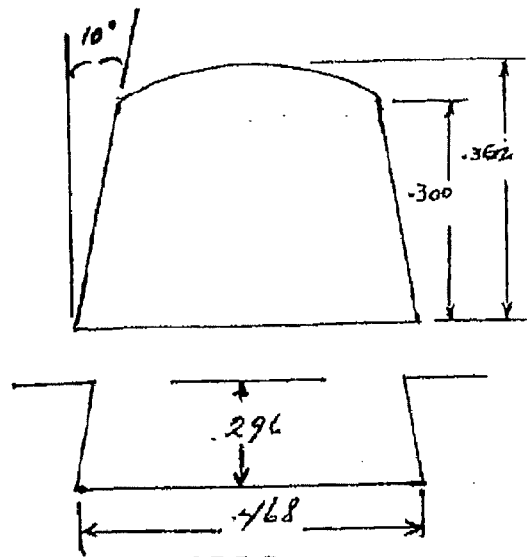

HIGH TEAR STRENGTH SILICONE SEALS

LM-1

PART NO. 14201WS (40/50 DURO)

LM-2

PART NO. 14202WS (40/50 DURO)

RED SILICONE SEALS

ROUND

PART NO. 14102RS (70 DURO)