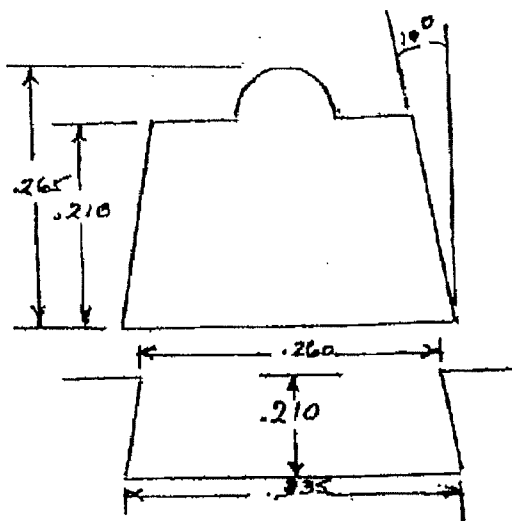

DIKE-O-SEAL, INC

COLD BOX PREFORM SEALS

GMC-1

PART NO. 14005-20S (20 DURO)
PART NO. 14005-40S (40 DURO)

AUS-0

PART NO. 14010-20S (20 DURO)
PART NO. 14010-40S (40 DURO)

GMS-3

PART NO. 14015-20S (20 DURO)
PART NO. 14015-40S (40 DURO)

CWC-2

PART NO. 14025-20S (20 DURO)
PART NO. 14025-40S (40 DURO)

DIKE-O-SEAL, INC

COLD BOX PREFORM SEALS

HA-1
PART NO. 14075S (40 DURO)

HF-1
PART NO. 14035S (40 DURO)

HF-2
PART NO. 14037S (40 DURO)

HF-3
PART NO. 14036S (40 DURO)

HIGH TEAR STRENGTH SILICONE SEALS

LM-1

PART NO. 14201WS (40/50 DURO)

LM-2

PART NO. 14202WS (40/50 DURO)

RED SILICONE SEALS

ROUND

PART NO. 14102RS (70 DURO)