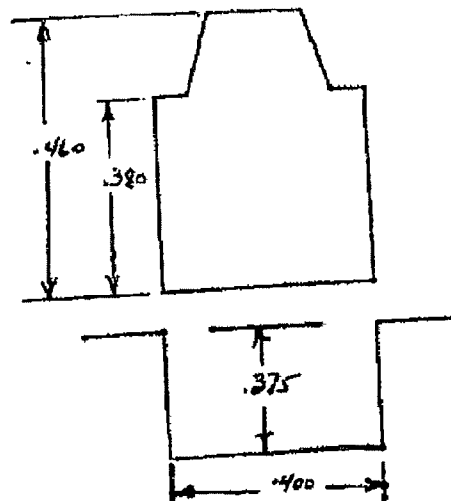

OIL SAND SEAL

DF-1
PART NO. PAT-205 (40 DURO)