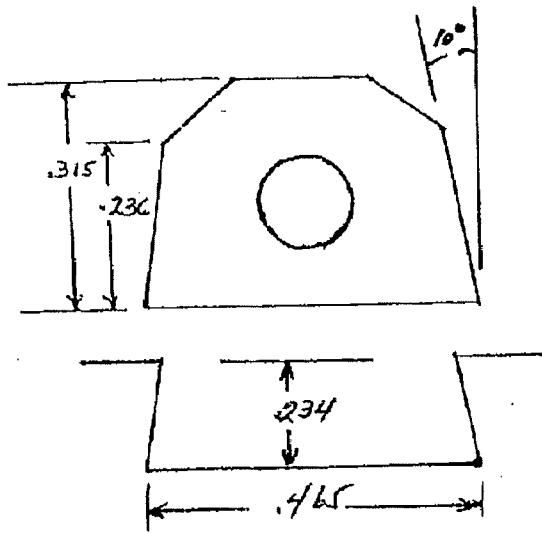

HIGH TEAR STRENGTH SILICONE SEALS

LM-1

PART NO. 14201WS (40/50 DURO)

LM-2

PART NO. 14202WS (40/50 DURO)

RED SILICONE SEALS

ROUND

PART NO. 14102RS (70 DURO)