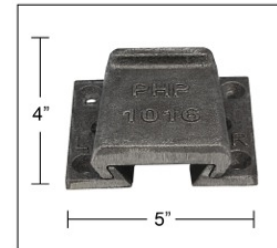

PHP Ductile Iron Core Box Clamps

- Heavy Duty
- Cast Ductile Iron
- Simple 3-Piece Tapered Dovetail Design

Assembly: Fasten left and right components to core box and use center section to draw halves tightly together.

Ordering Information

Item Number	Description
177516	Dovetail 4" Core Box Clamps Center Only
177517	Dovetail 4" Core Box Clamps Left Only
177518	Dovetail 4" Core Box Clamps Right Only

Our products are intended for sale to industrial and commercial customers. We request that customers inspect and test our products before use and satisfy themselves as to contents and suitability. Nothing herein shall constitute a warranty, expressed or implied, including any warranty or merchant-ability or fitness, nor is protection from any law of patent to be inferred. All patent rights are reserved. The exclusive remedy for all proven claims is replacement of our materials and in no event shall we be liable for special, incidental, or consequential damages.